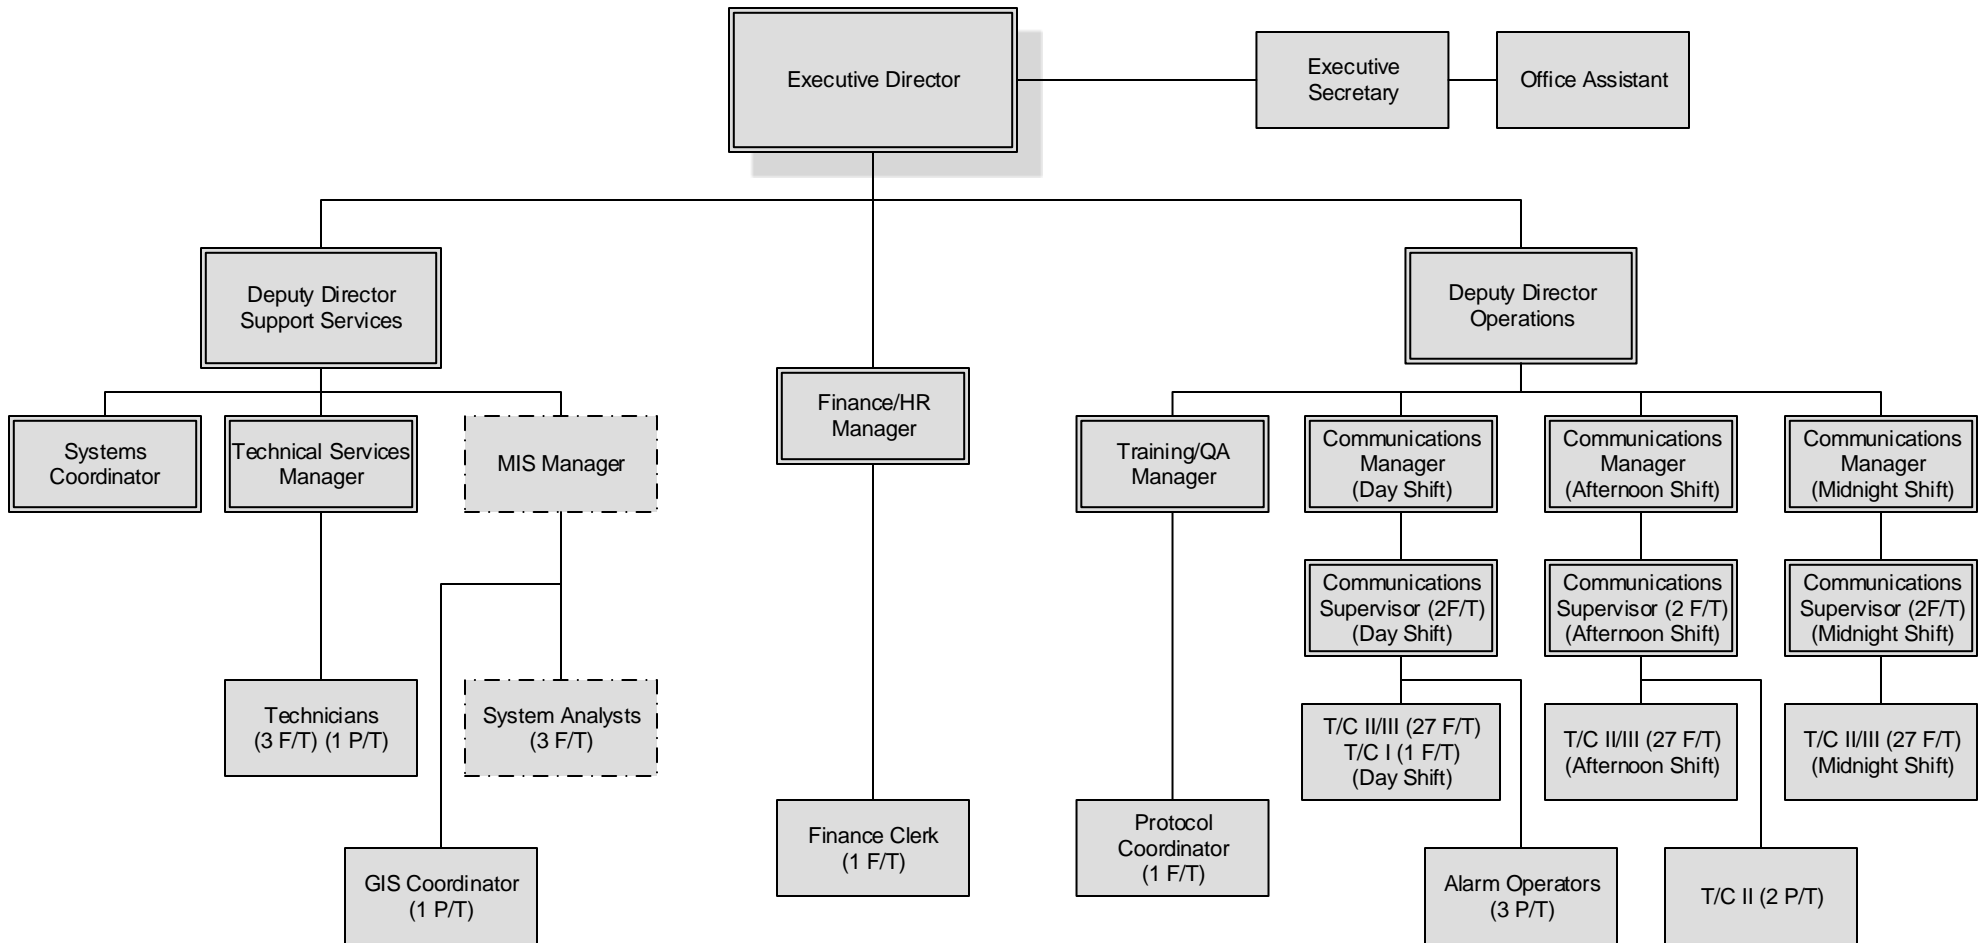

DU-COMM ORGANIZATIONAL CHART

Authorized Staffing

Full Time Employees:	105
Part Time Employees:	7
Contract Employees:	4
Total:	116