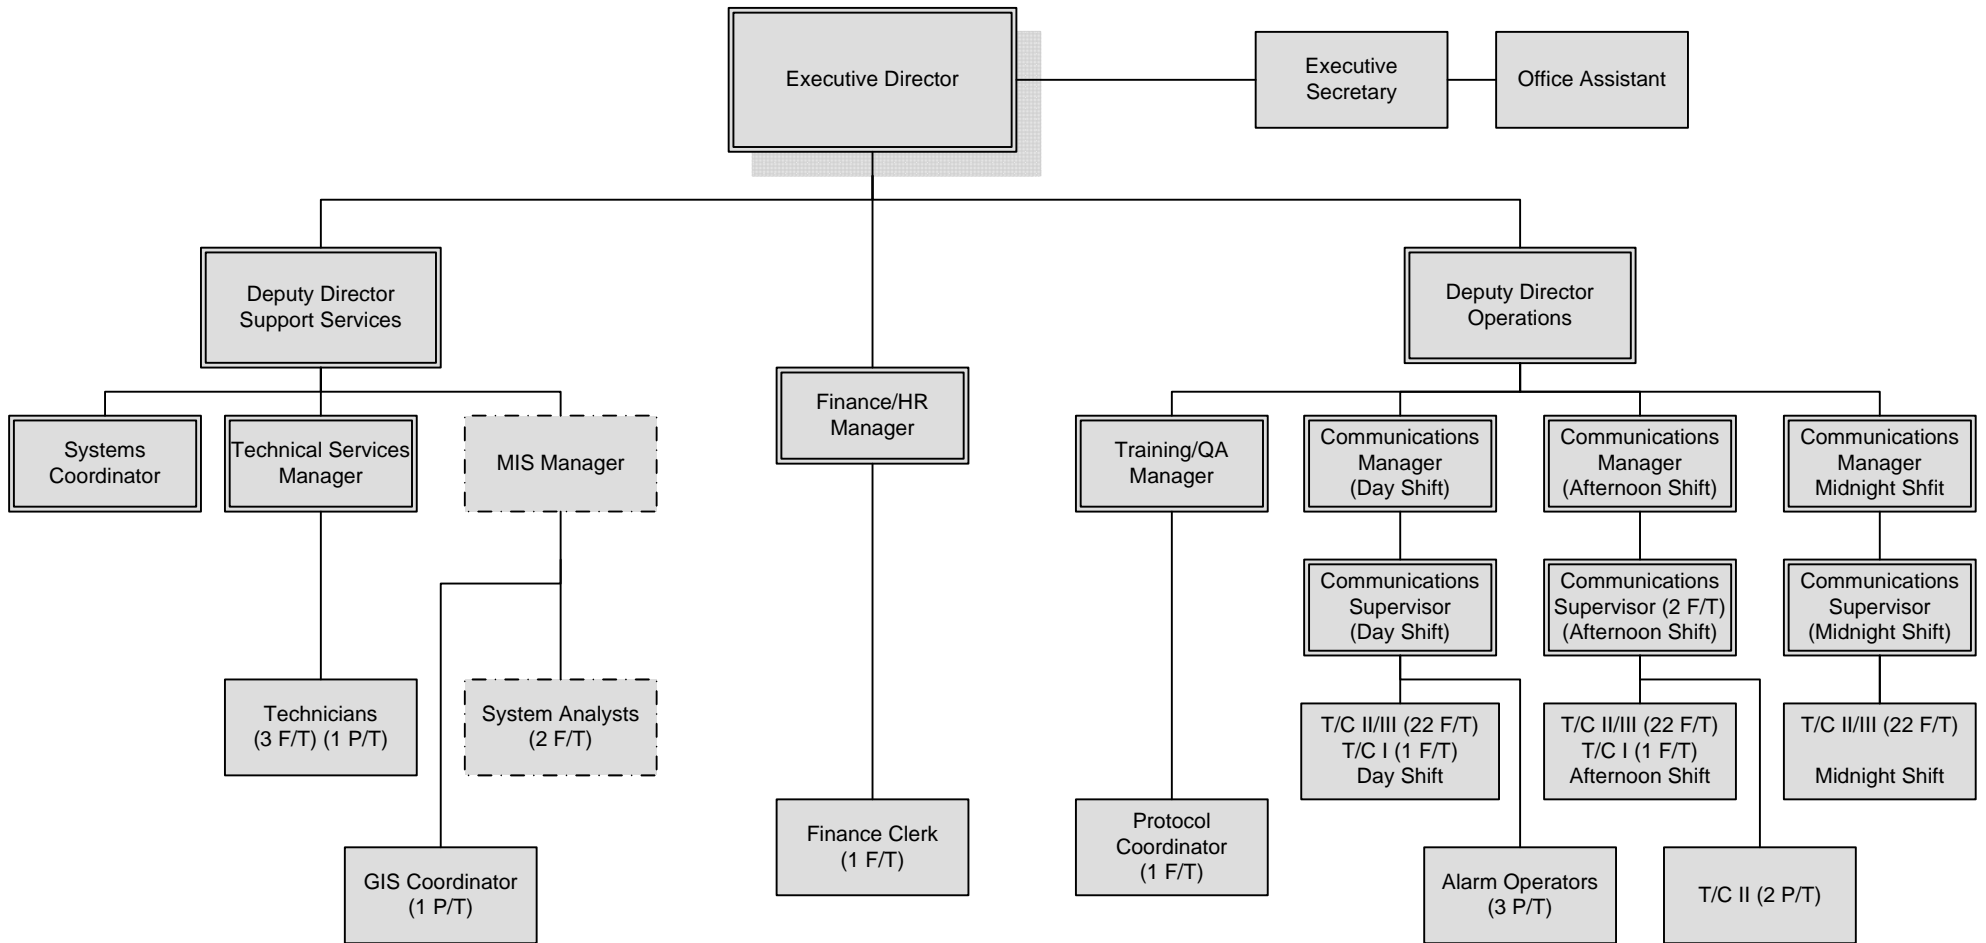

DU-COMM ORGANIZATIONAL CHART

Authorized Staffing

Full Time Employees:	89
Part Time Employees:	7
Contract Employees:	3
Total:	99